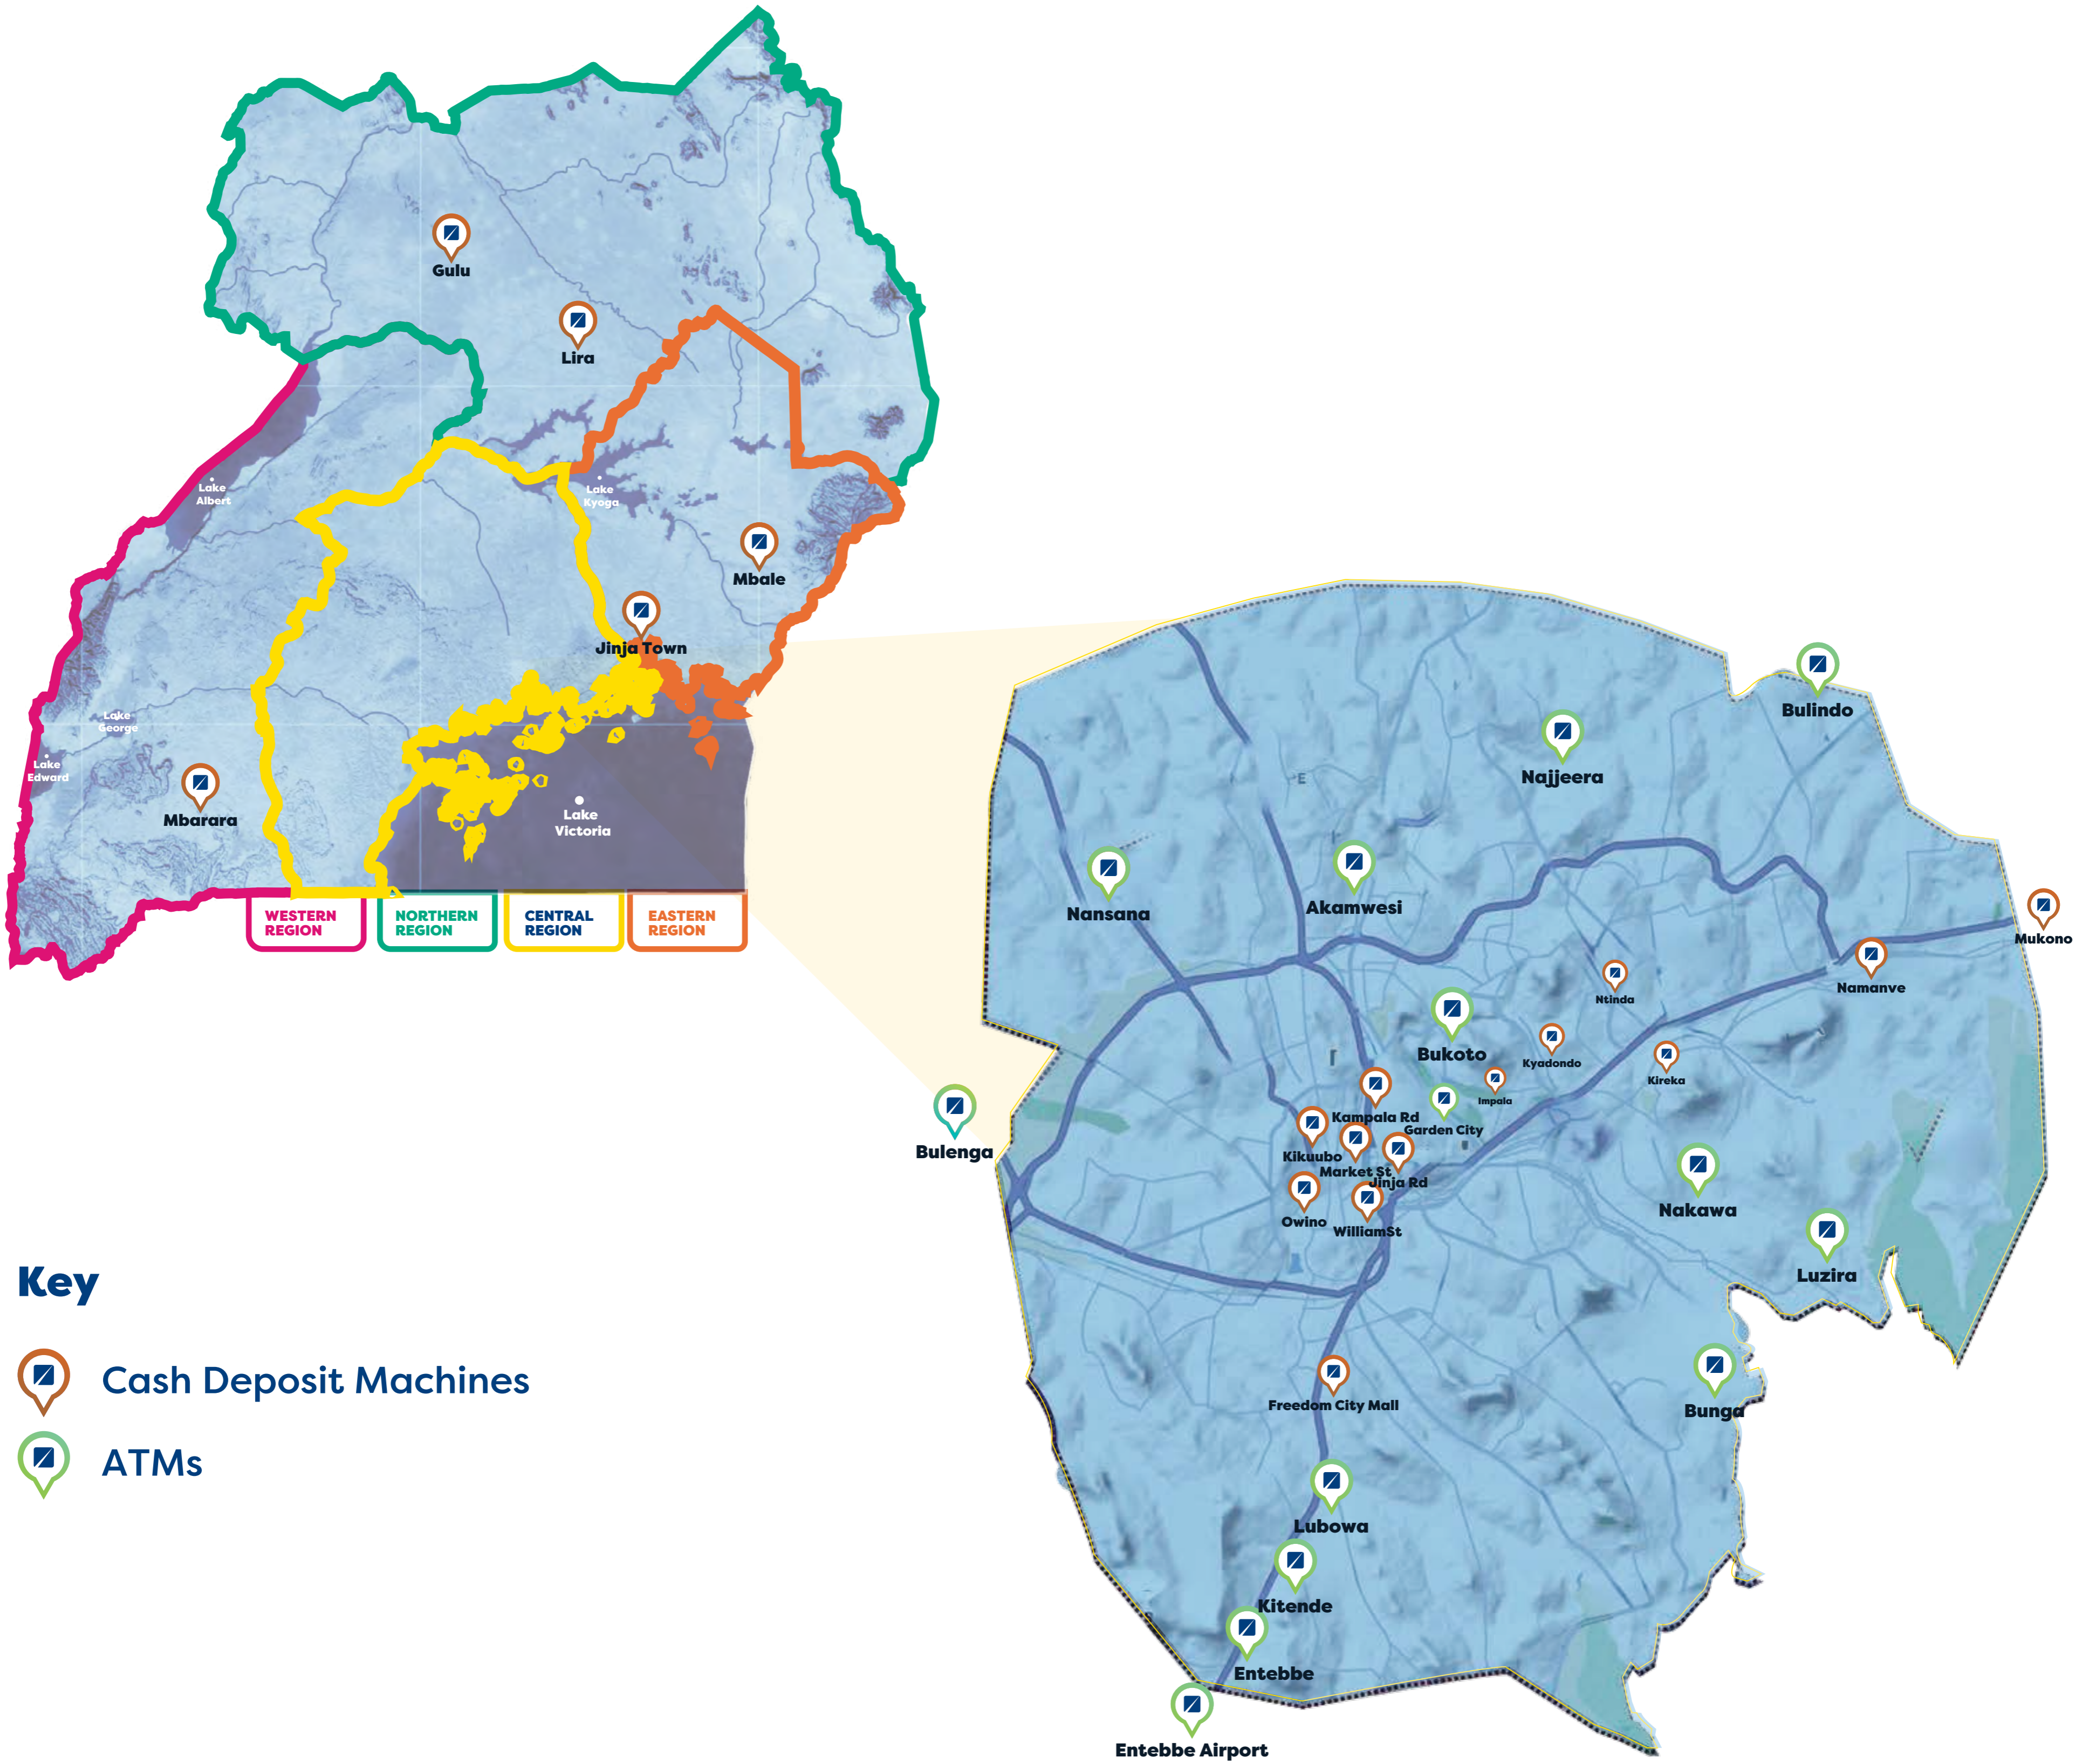

WE ARE WHERE YOU ARE

ENJOY BANKING SERVICES AT A NEARBY BRANCH

Kampala Region

- Kampala Metro
- Kampala Central
- Greater Kampala

KAMPALA METRO	KAMPALA CENTRAL	GREATER KAMPALA	WESTERN	NORTHERN	EASTERN
Abaita Ababiri	6th Street	Bwaise	Fort Portal	Abim	Iganga
Entebbe	Acacia Avenue	Kawempe	Hoima	Arua	Jinja
Entebbe Road	Bugolobi	Luweero	Ibando	Dokolo	Mbale
Kikuubo	Impala	Mukono	Ishaka	Gulu	Pallisa
Kyengerera	Jinja Road	Namanve	Isingiro	Kitgum	Soroti
Market Street	Kampala Road	Naalya	Kabale	Lira	Tororo
Nakivubo	Kyadondo	Ntinda	Kisoro	Pader	
Nateete	Lugogo	Ntinda II	Lyantonde		
Ndeeba	Makerere University	Kyambogo	Masaka		
Owino	Nsambya	Kireka	Mbarara		
William Street			Ntungamo		
			Rushere		

GOING FURTHER, TOGETHER

ATMs & CASH DEPOSIT MACHINES

Key

- Cash Deposit Machines
- ATMs

ATMs		CASH DEPOSIT MACHINES	
Akamwesi Mall	Luzira	Kyandondo	Jinja Town
Bukoto	Najeera	Nakivubo	Mukono
Bulenga	Nakawa	Kikubo	Mbale
Bulindo	Nansana	Freedom City Mall	Gulu
Bunga	Entebbe	Owino	Lira
Entebbe Airport		Kampala Road	Lugogo
Garden City		Jinja Road	Ntinda
Kitende		Market Street	Kireka
Lubowa		Impala	Mbarara
		William Street	Bulenga
		Namanve	