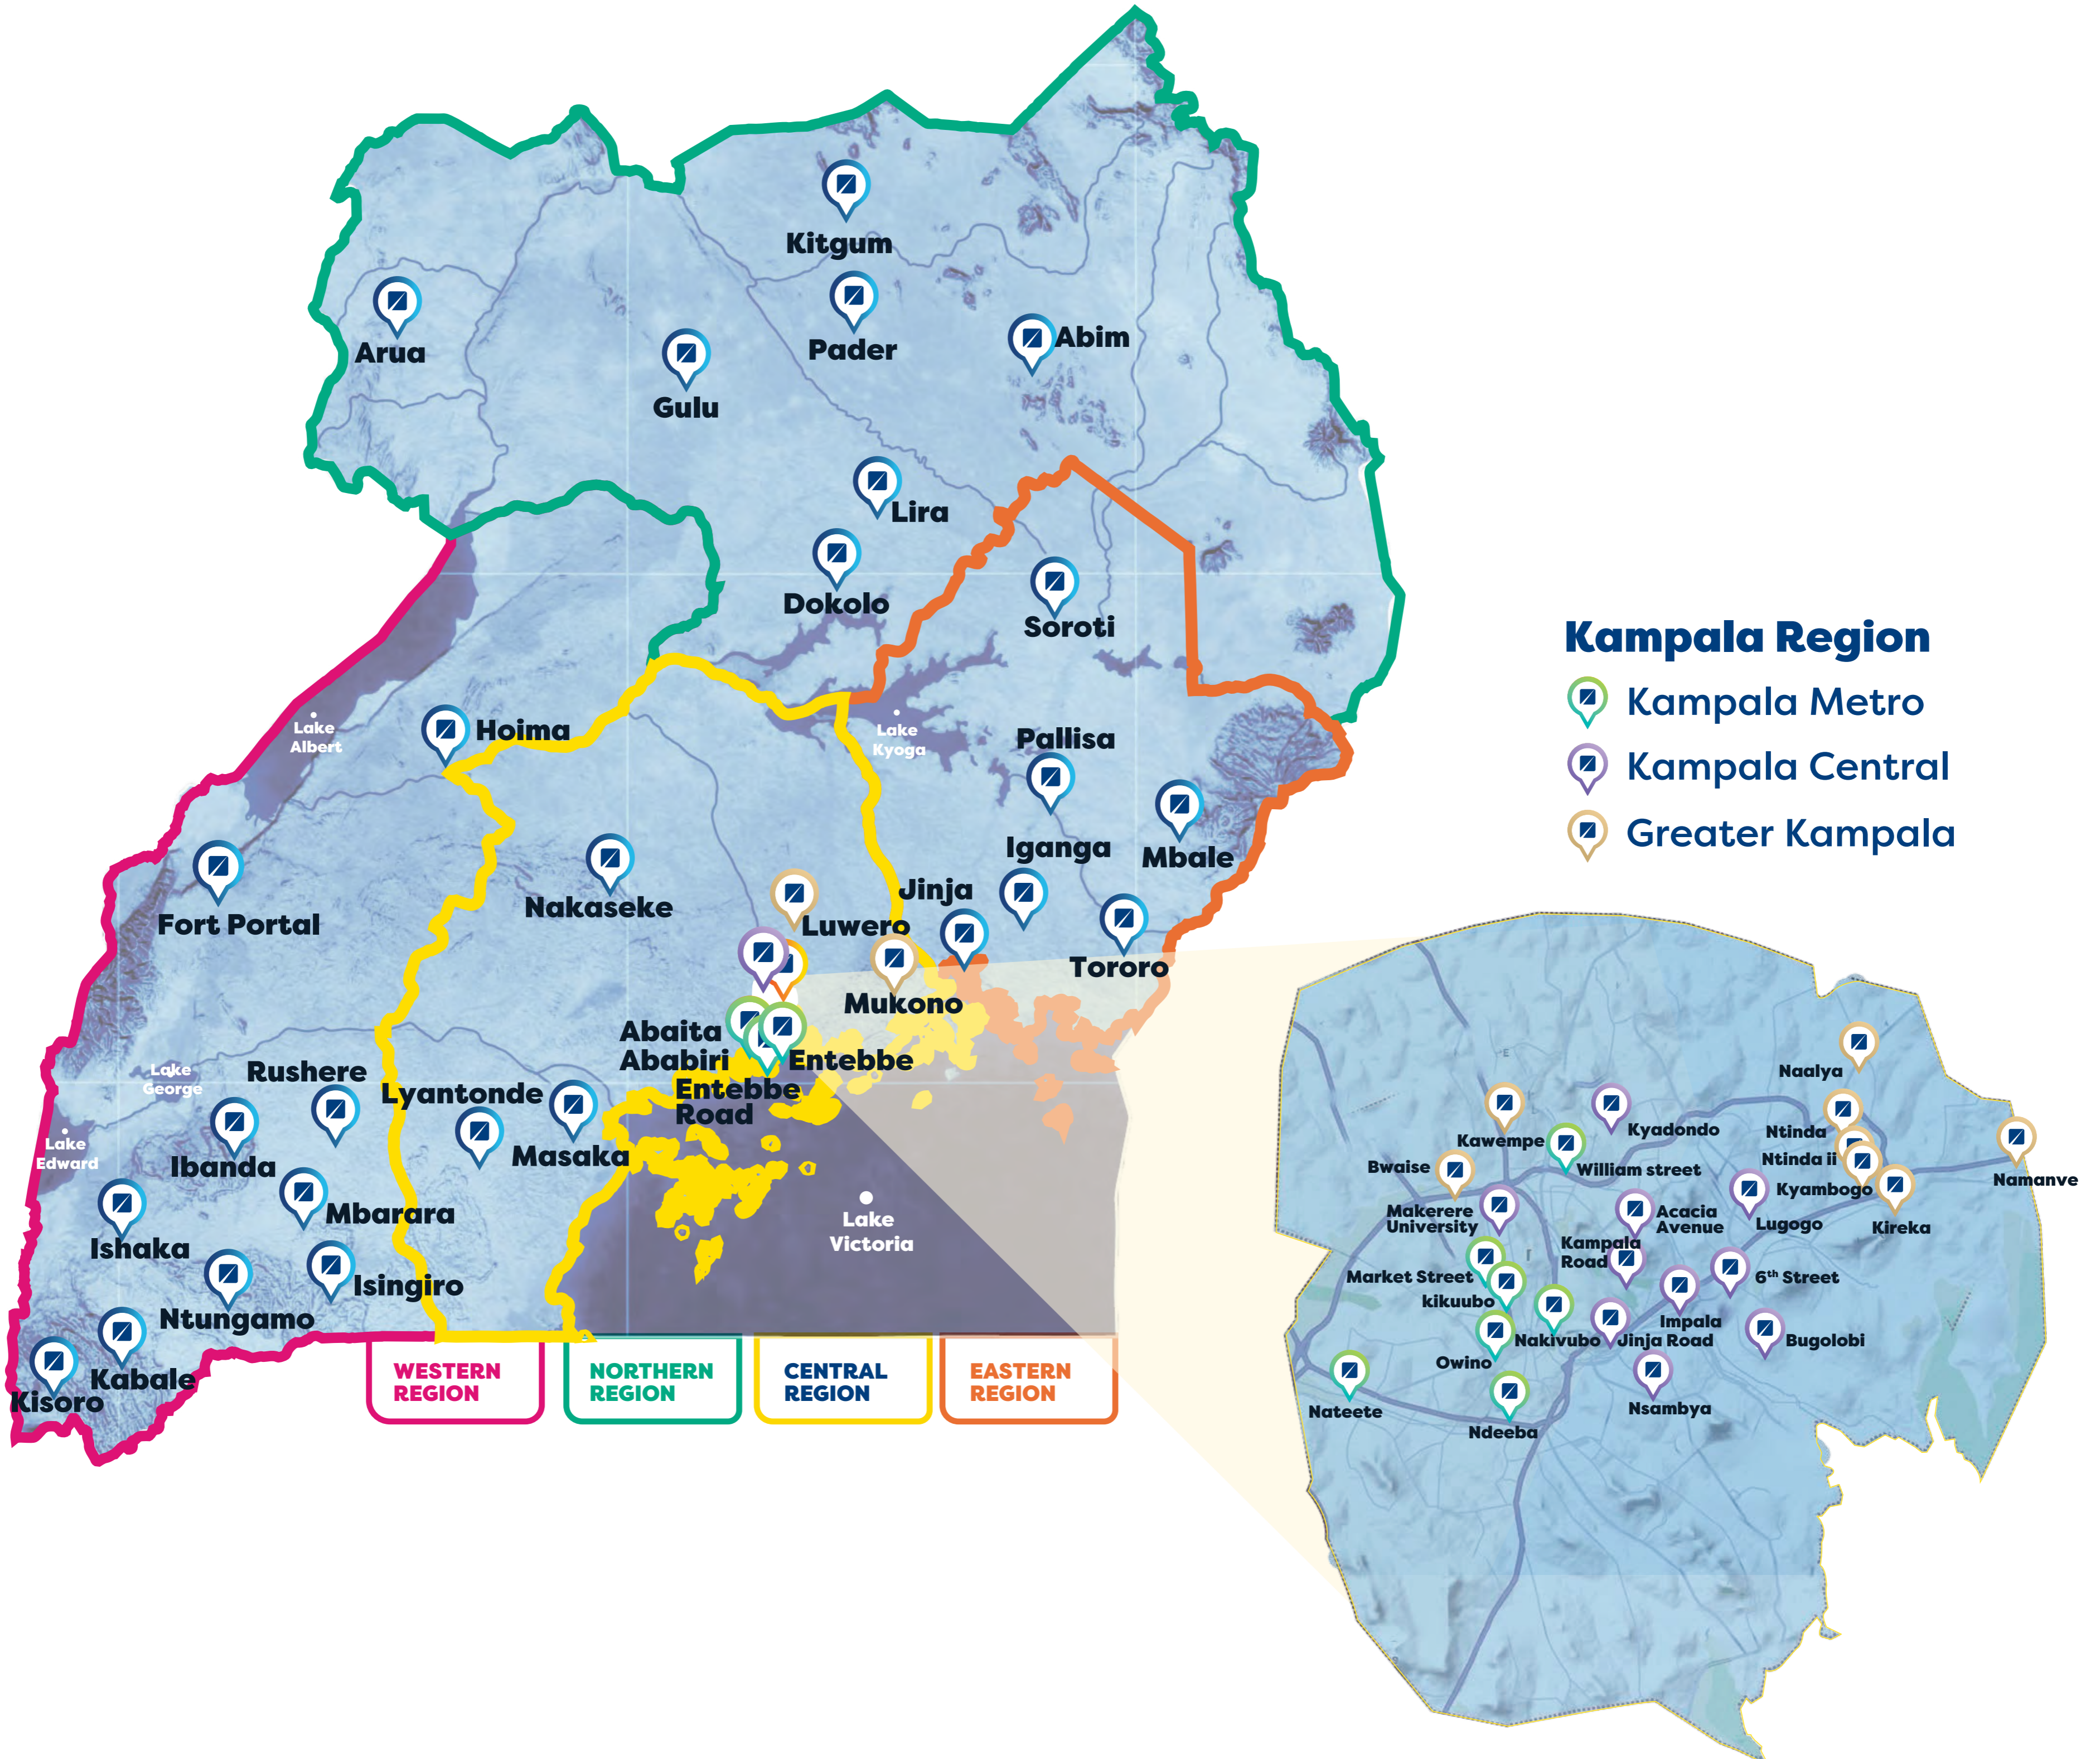

WE ARE WHERE YOU ARE

ENJOY BANKING SERVICES AT A NEARBY BRANCH

Kampala Region

- Kampala Metro
- Kampala Central
- Greater Kampala

KAMPALA METRO	KAMPALA CENTRAL	GREATER KAMPALA	WESTERN	NORTHERN	EASTERN
Abaita Ababiri	6th Street	Bwaise	Fort Portal	Abim	Iganga
Entebbe	Acacia Avenue	Kawempe	Hoima	Arua	Jinja
Entebbe Road	Bugolobi	Luweero	Ibando	Dokolo	Mbale
Kikuubo	Impala	Mukono	Ishaka	Gulu	Pallisa
Kyengerera	Jinja Road	Namanve	Isingiro	Kitgum	Soroti
Market Street	Kampala Road	Naalya	Kabale	Lira	Tororo
Nakivubo	Kyadondo	Ntinda	Kisoro	Pader	
Nateete	Lugogo	Ntinda II	Lyantonde		
Ndeeba	Makerere University	Kyambogo	Masaka		
Owino	Nsambya	Kireka	Mbarara		
William Street			Ntungamo		
			Rushere		

GOING FURTHER, TOGETHER

ATMs & CASH DEPOSIT MACHINES

Key

- Cash Deposit Machines
- ATMs

ATMs		CASH DEPOSIT MACHINES	
Akamwesi Mall	Luzira	Kyandondo	Jinja Town
Bukoto	Najeera	Nakivubo	Mukono
Bulenga	Nakawa	Kikubo	Mbale
Bulindo	Nansana	Freedom City Mall	Gulu
Bunga	Entebbe	Owino	Lira
Entebbe Airport		Kampala Road	Lugogo
Garden City		Jinja Road	Ntinda
Kitende		Market Street	Kireka
Lubowa		Impala	Mbarara
		William Street	Bulenga
		Namanve	